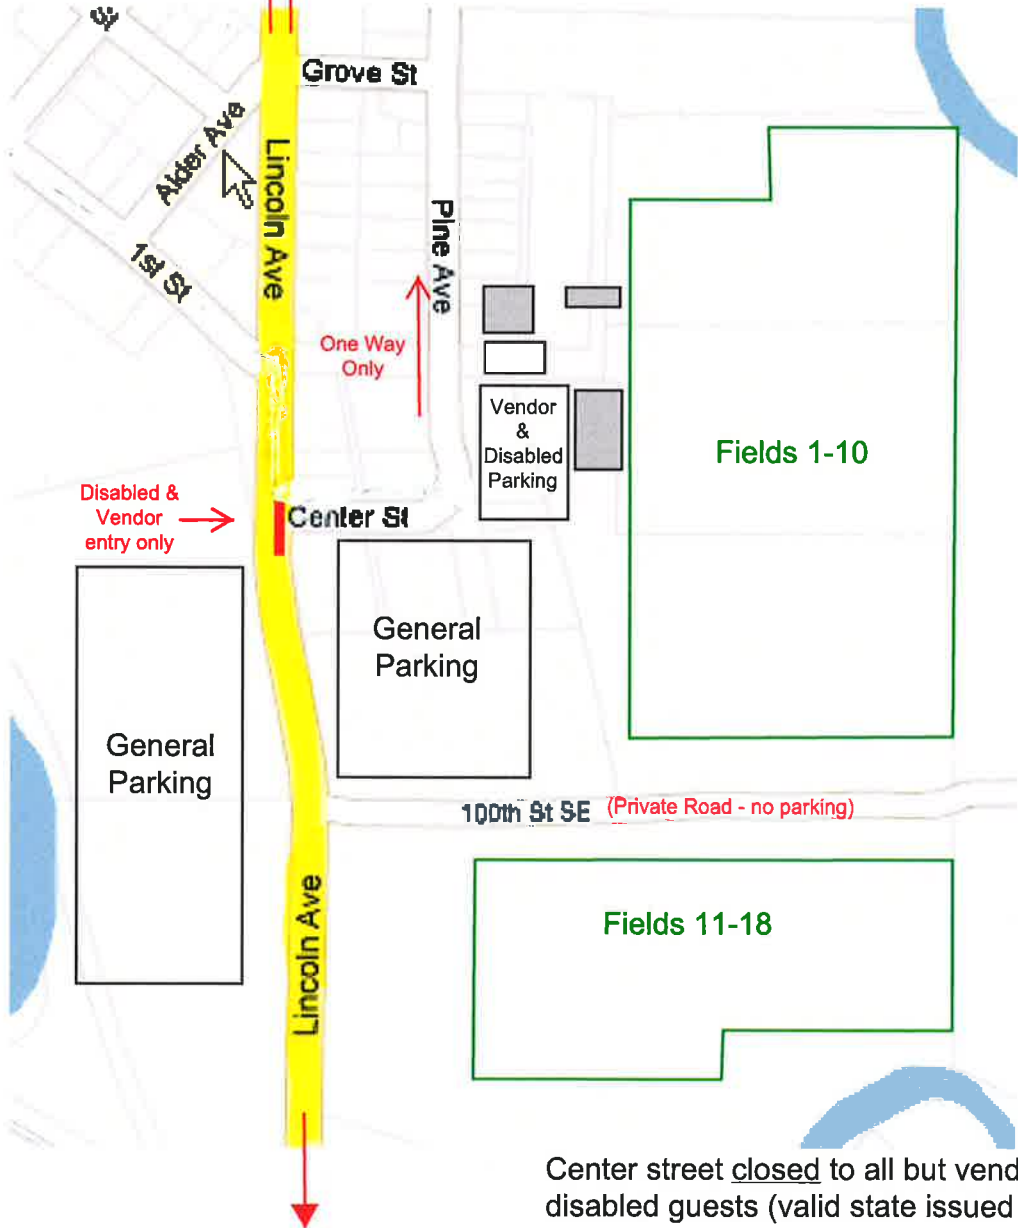

Parking Information

To Hwy 9 (via 2nd St)

To Hwy 2 (via 2nd St)

**** To Hwy 522 & Monroe
(6 Miles)**

Center street closed to all but vendor deliveries & disabled guests (valid state issued pass required).

Pine street will be One Way only (North).

General Parking: \$15 weekend pass / \$5 per day

Coaches park in General Parking - those with parking pass park for free.

** Preferred Route; only 10 minutes Hwy 522 and Monroe